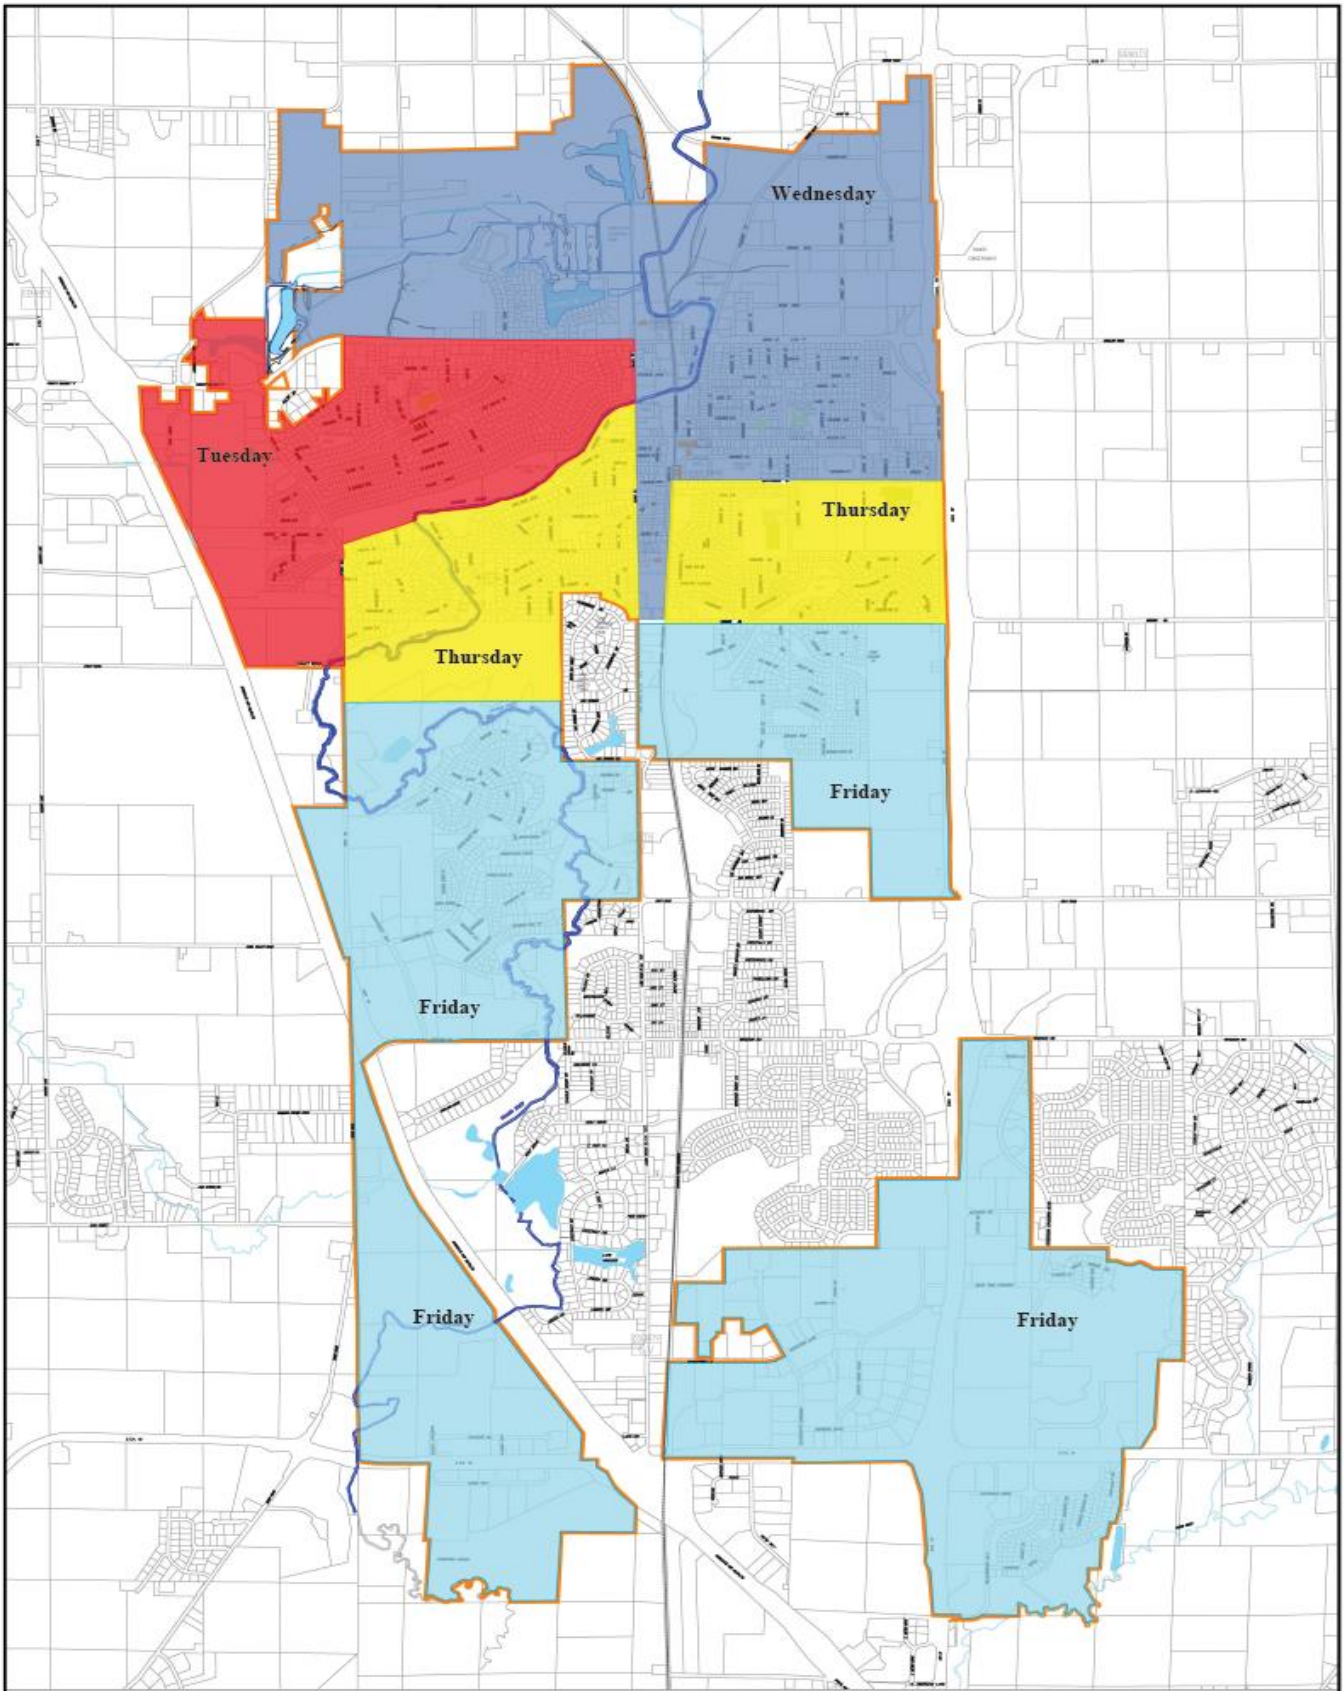

Village of DeForest Service Days