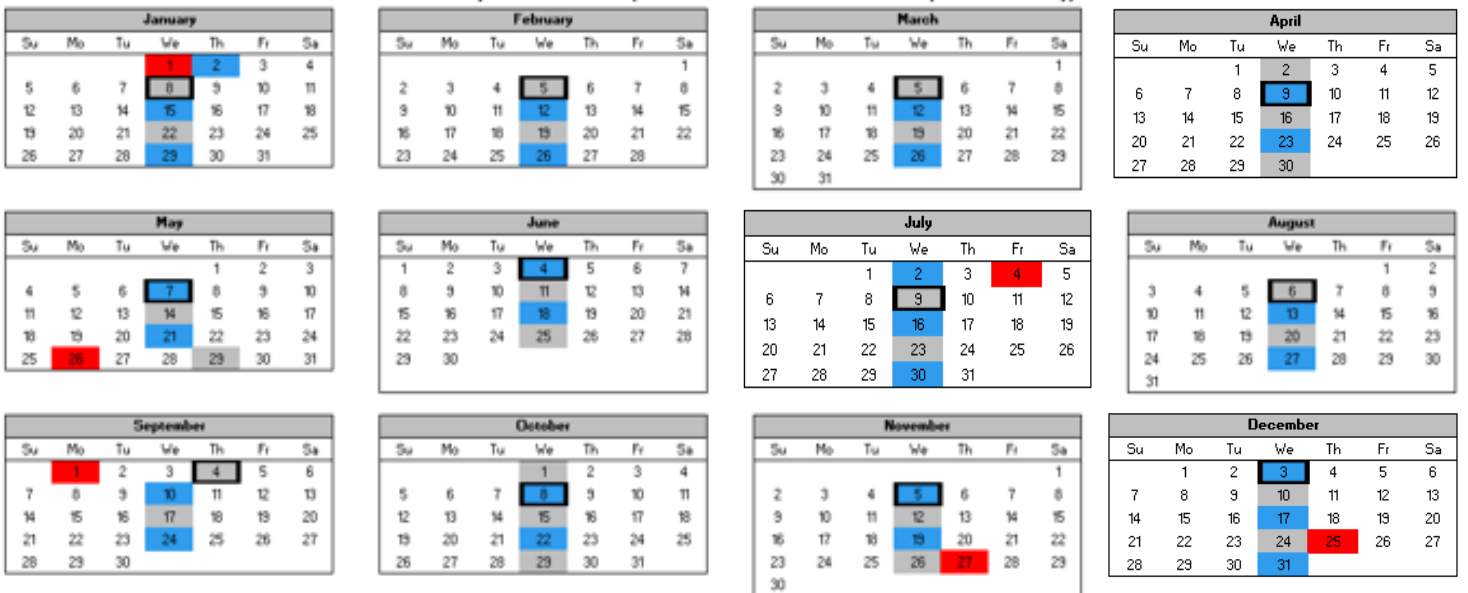

2025 Trash and Recycling Calendar

Town of Eagle

Website: www.wisconsin.LRSrecycles.com

Email: BLtownservice@LRSrecycles.com

Phone: 608-580-0580

Garbage collection is weekly & Recycle collection is every other week.
Days in **BLUE** are your garbage & recycle weeks. Days in **GRAY** days are your garbage only weeks.

Holidays on a weekday: Service will be delayed one day

Totes MUST be curbside by 6:00AM

Tuesday Service Calendar - Gray - Even - (Please refer to the color coded map for service day)

Wednesday - Yellow - Odd - (Please refer to the color coded map for service day)

 Garbage & Recycle Pick-Up
 Garbage Only Pick-Up
 Observed Holiday
 Bulk Collection Day

Bulk pick-up policy: You are allowed **THREE (3)** bulk items per month on your designated day (**Tires:** We can take up to **2** and oil must be in a 1-gallon sealed container). **Residents are advised to call 608-580-0580 or email BLTownservice@LRSrecycles.com - 48 hours in advance to allow proper scheduling for the following items:** Tires, Electronics, Freon Appliances, any items that weigh more than 60 lbs., and items that are NOT manageable by 1 person.

Town of Eagle Service Days

- Trash Days
 - Wednesday
 - Tuesday
- Recycling Days
 - Odd Week
 - Even Week