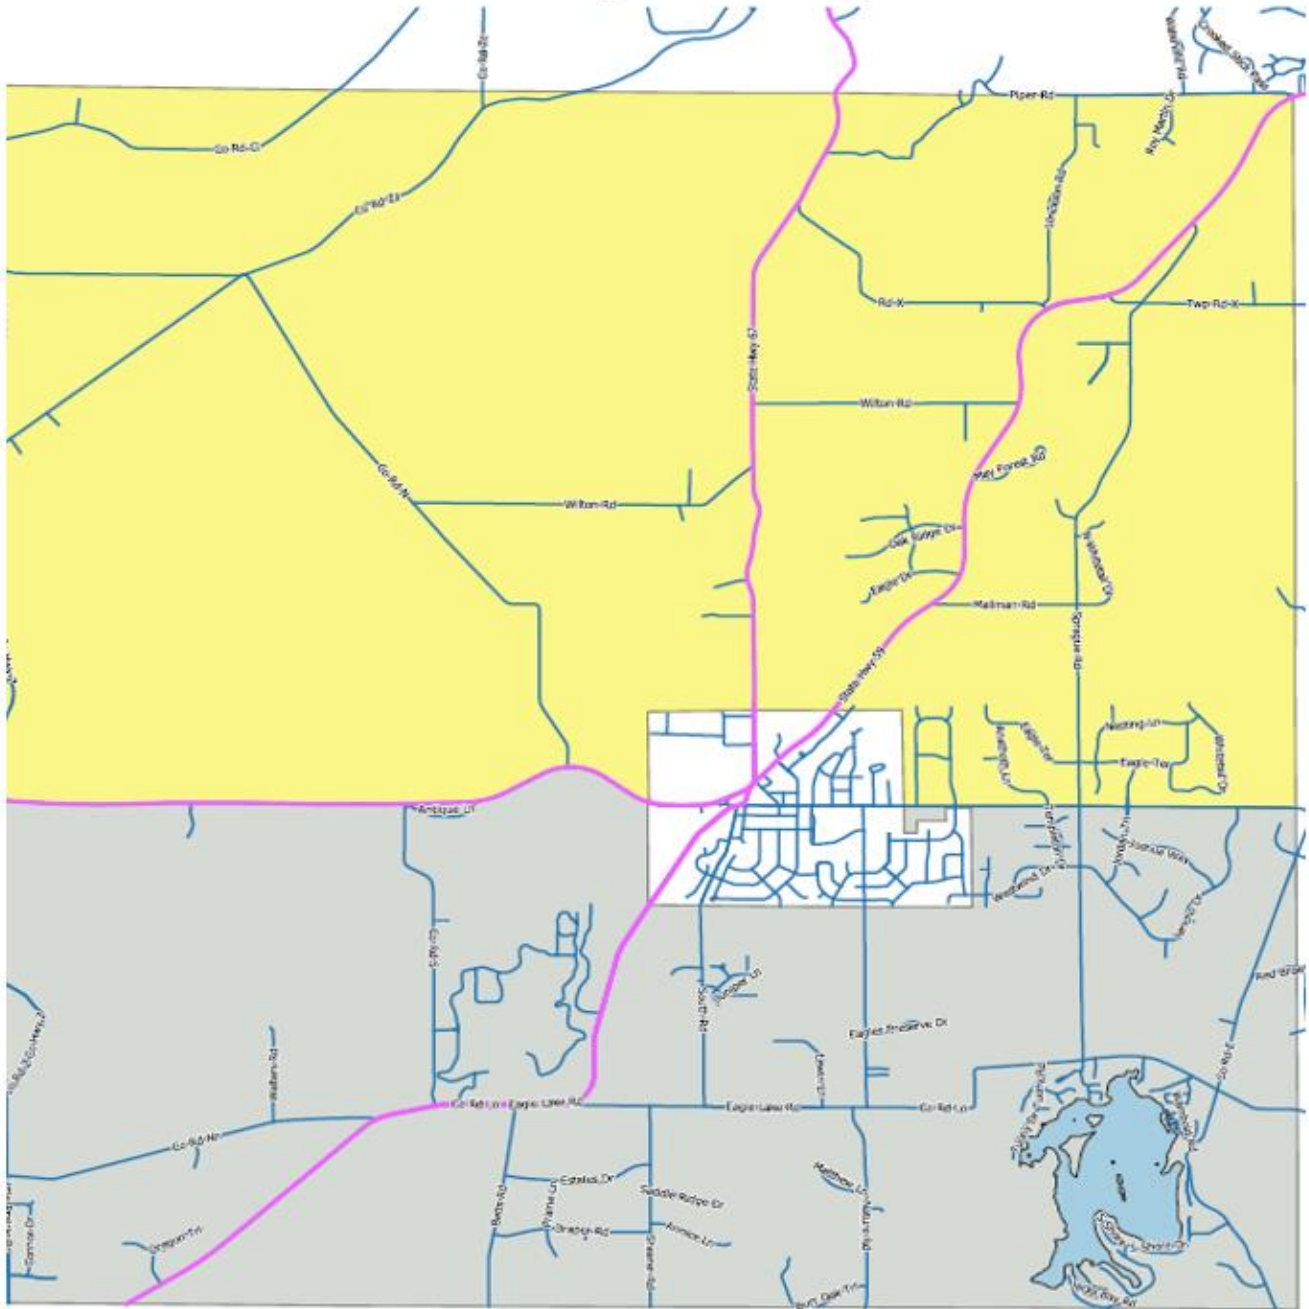

Holidays on a weekday: Service will be delayed one day

Totes MUST be curbside by 6:00AM

Tuesday Service Calendar - Gray - Even - (Please refer to the color coded map for service day)

Wednesday - Yellow - Odd - (Please refer to the color coded map for service day)

Town of Eagle Service Days

- Trash Days
 - Wednesday
 - Tuesday
- Recycling Days
 - Odd Week
 - Even Week