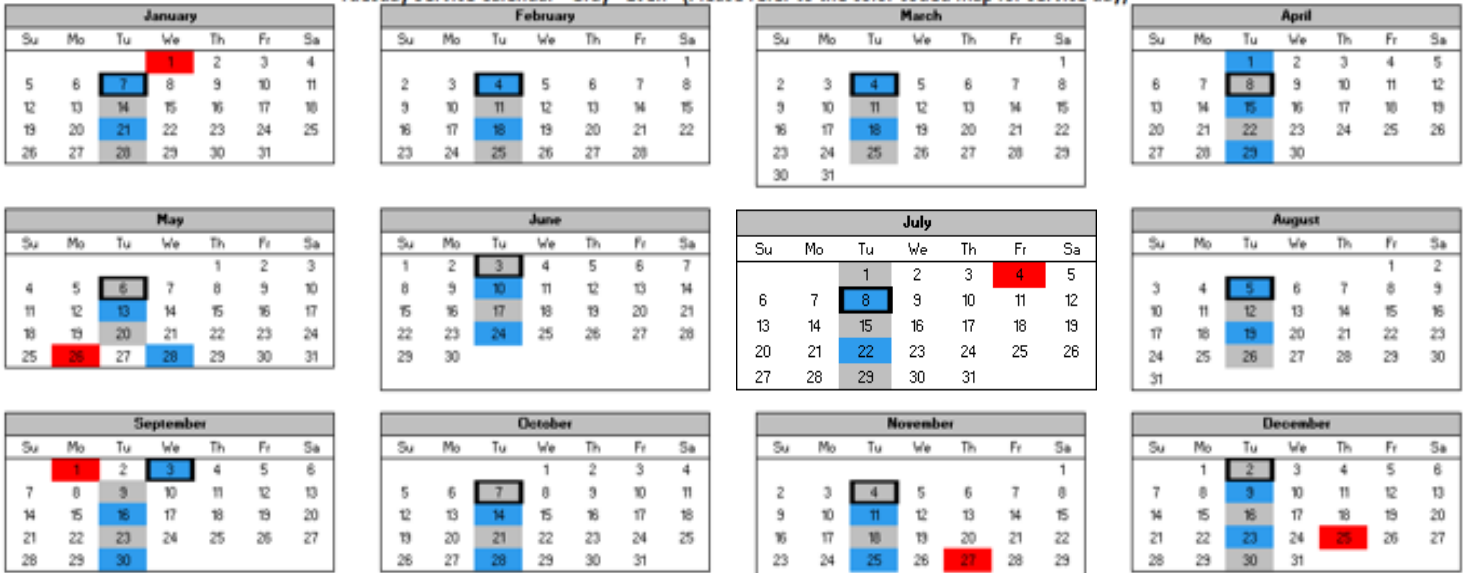

2025 Trash and Recycling Calendar

Town of Eagle

Website: www.wisconsin.LRSrecycles.com

Email: BLtownservice@LRSrecycles.com

Phone: 608-580-0580

Garbage collection is weekly & Recycle collection is every other week.
Days in **BLUE** are your garbage & recycle weeks. Days in **GRAY** days are your garbage only weeks.

Holidays on a weekday: Service will be delayed one day

Totes MUST be curbside by 6:00AM

Tuesday Service Calendar - Gray - Even - (Please refer to the color coded map for service day)

Wednesday - Yellow - Odd - (Please refer to the color coded map for service day)

 Garbage & Recycle Pick-Up
 Garbage Only Pick-Up
 Observed Holiday
 Bulk Collection Day

Bulk pick-up policy: You are allowed **THREE (3)** bulk items per month on your designated day (**Tires:** We can take up to **2** and oil must be in a 1-gallon sealed container). **Residents are advised to call 608-580-0580 or email BLTownservice@LRSrecycles.com - 48 hours in advance to allow proper scheduling for the following items:** Tires, Electronics, Freon Appliances, any items that weigh more than 60 lbs., and items that are NOT manageable by 1 person.

Town of Eagle Service Days

- Trash Days
 - Wednesday
 - Tuesday
- Recycling Days
 - Odd Week
 - Even Week