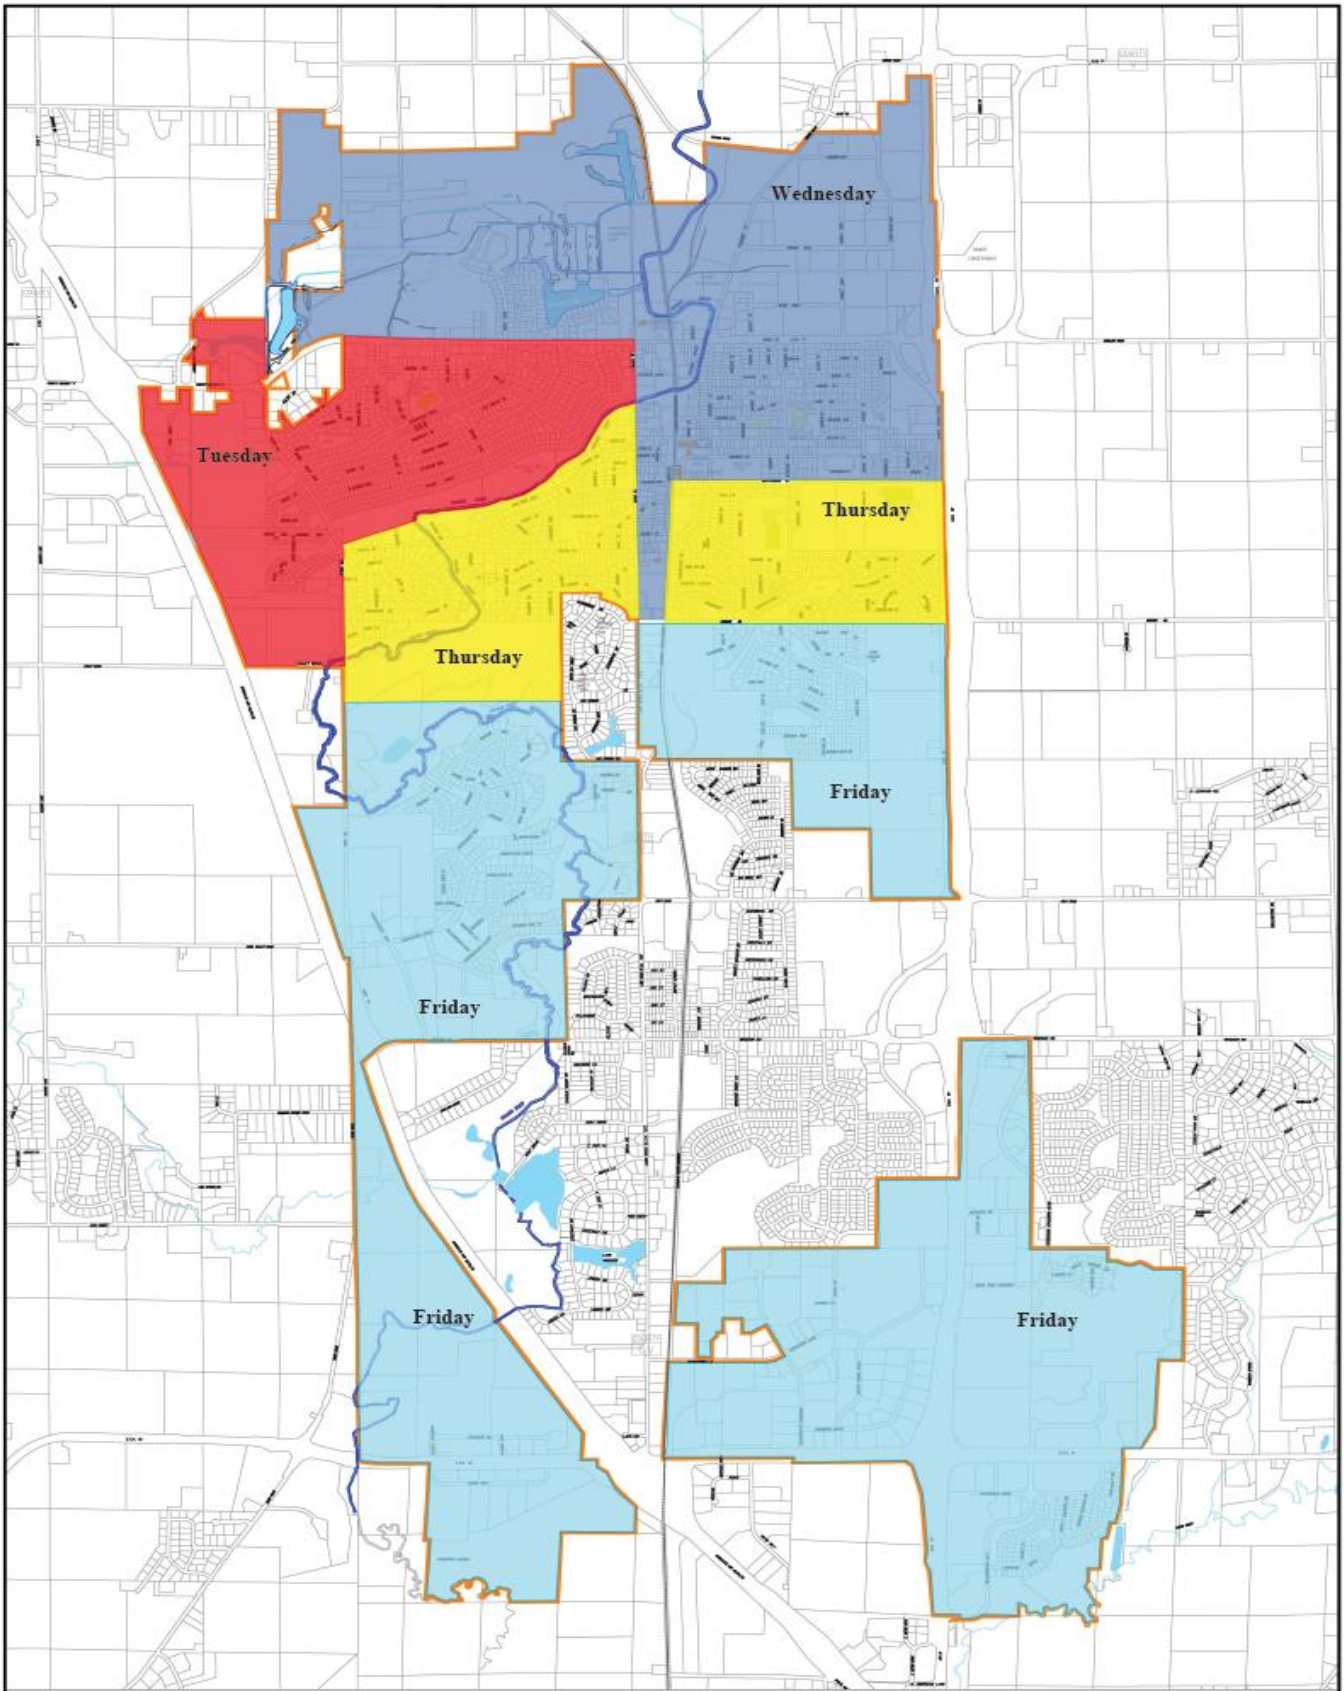

Village of Deforest Service Days