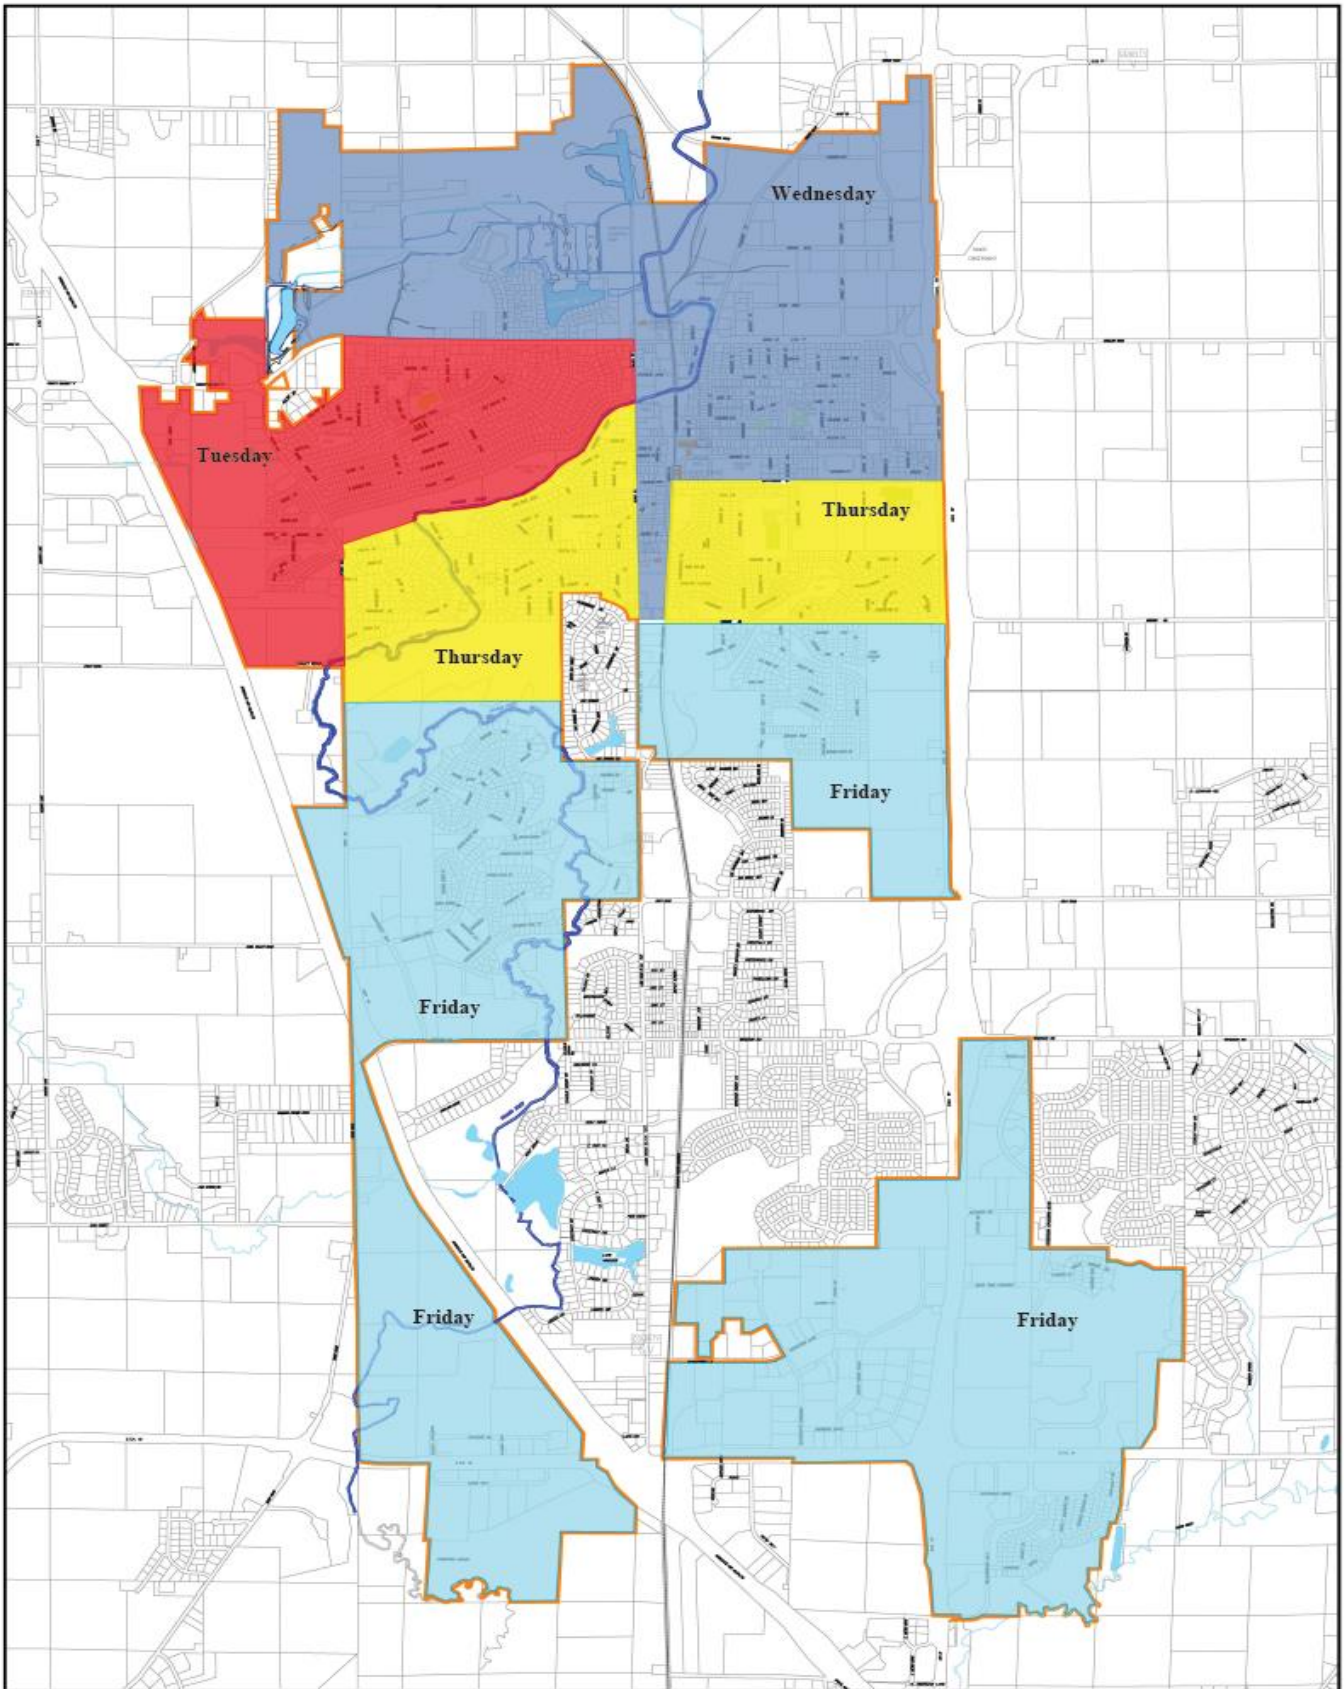

Village of Deforest Service Days