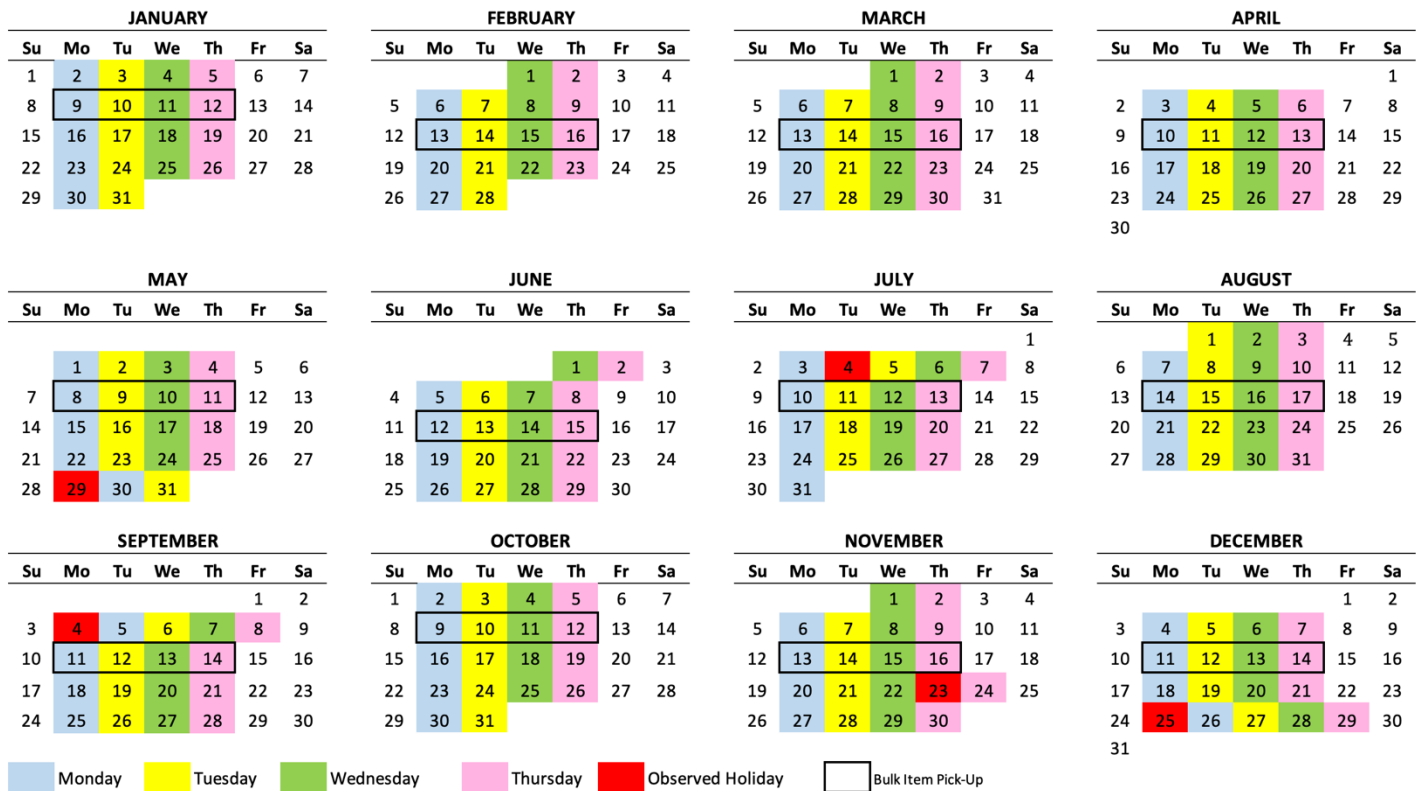

See the map to determine your service day as the Village is color-coded based on location.

Holidays on a weekday: Service will be delayed one day.

Collection Days

Monday (blue)	North of Good Hope Road.
Tuesday (yellow)	South of Good Hope Road and north of the Union Pacific Railroad.
Wednesday (green)	South of the Union Pacific Railroad and north of Main Street. South of Main Street and east of Maple Avenue.
Thursday (pink)	South of Main Street and west of Maple Avenue.

2023

Each household is allowed up to 10 bulk items each month. Item(s) must be manageable by one person and must be scheduled at least 48 hours in advance via email or phone call to allow proper equipment for pick up. Please contact us via email BLTownservice@LRSrecycles.com or call **1-608-580-0580 to schedule**. Additional items over the limit will be subject to the current pay-per-item bulk rate schedule. **No waste oil, liquids, batteries, or e-waste.**
Tire maximum of two per month and six per year per household