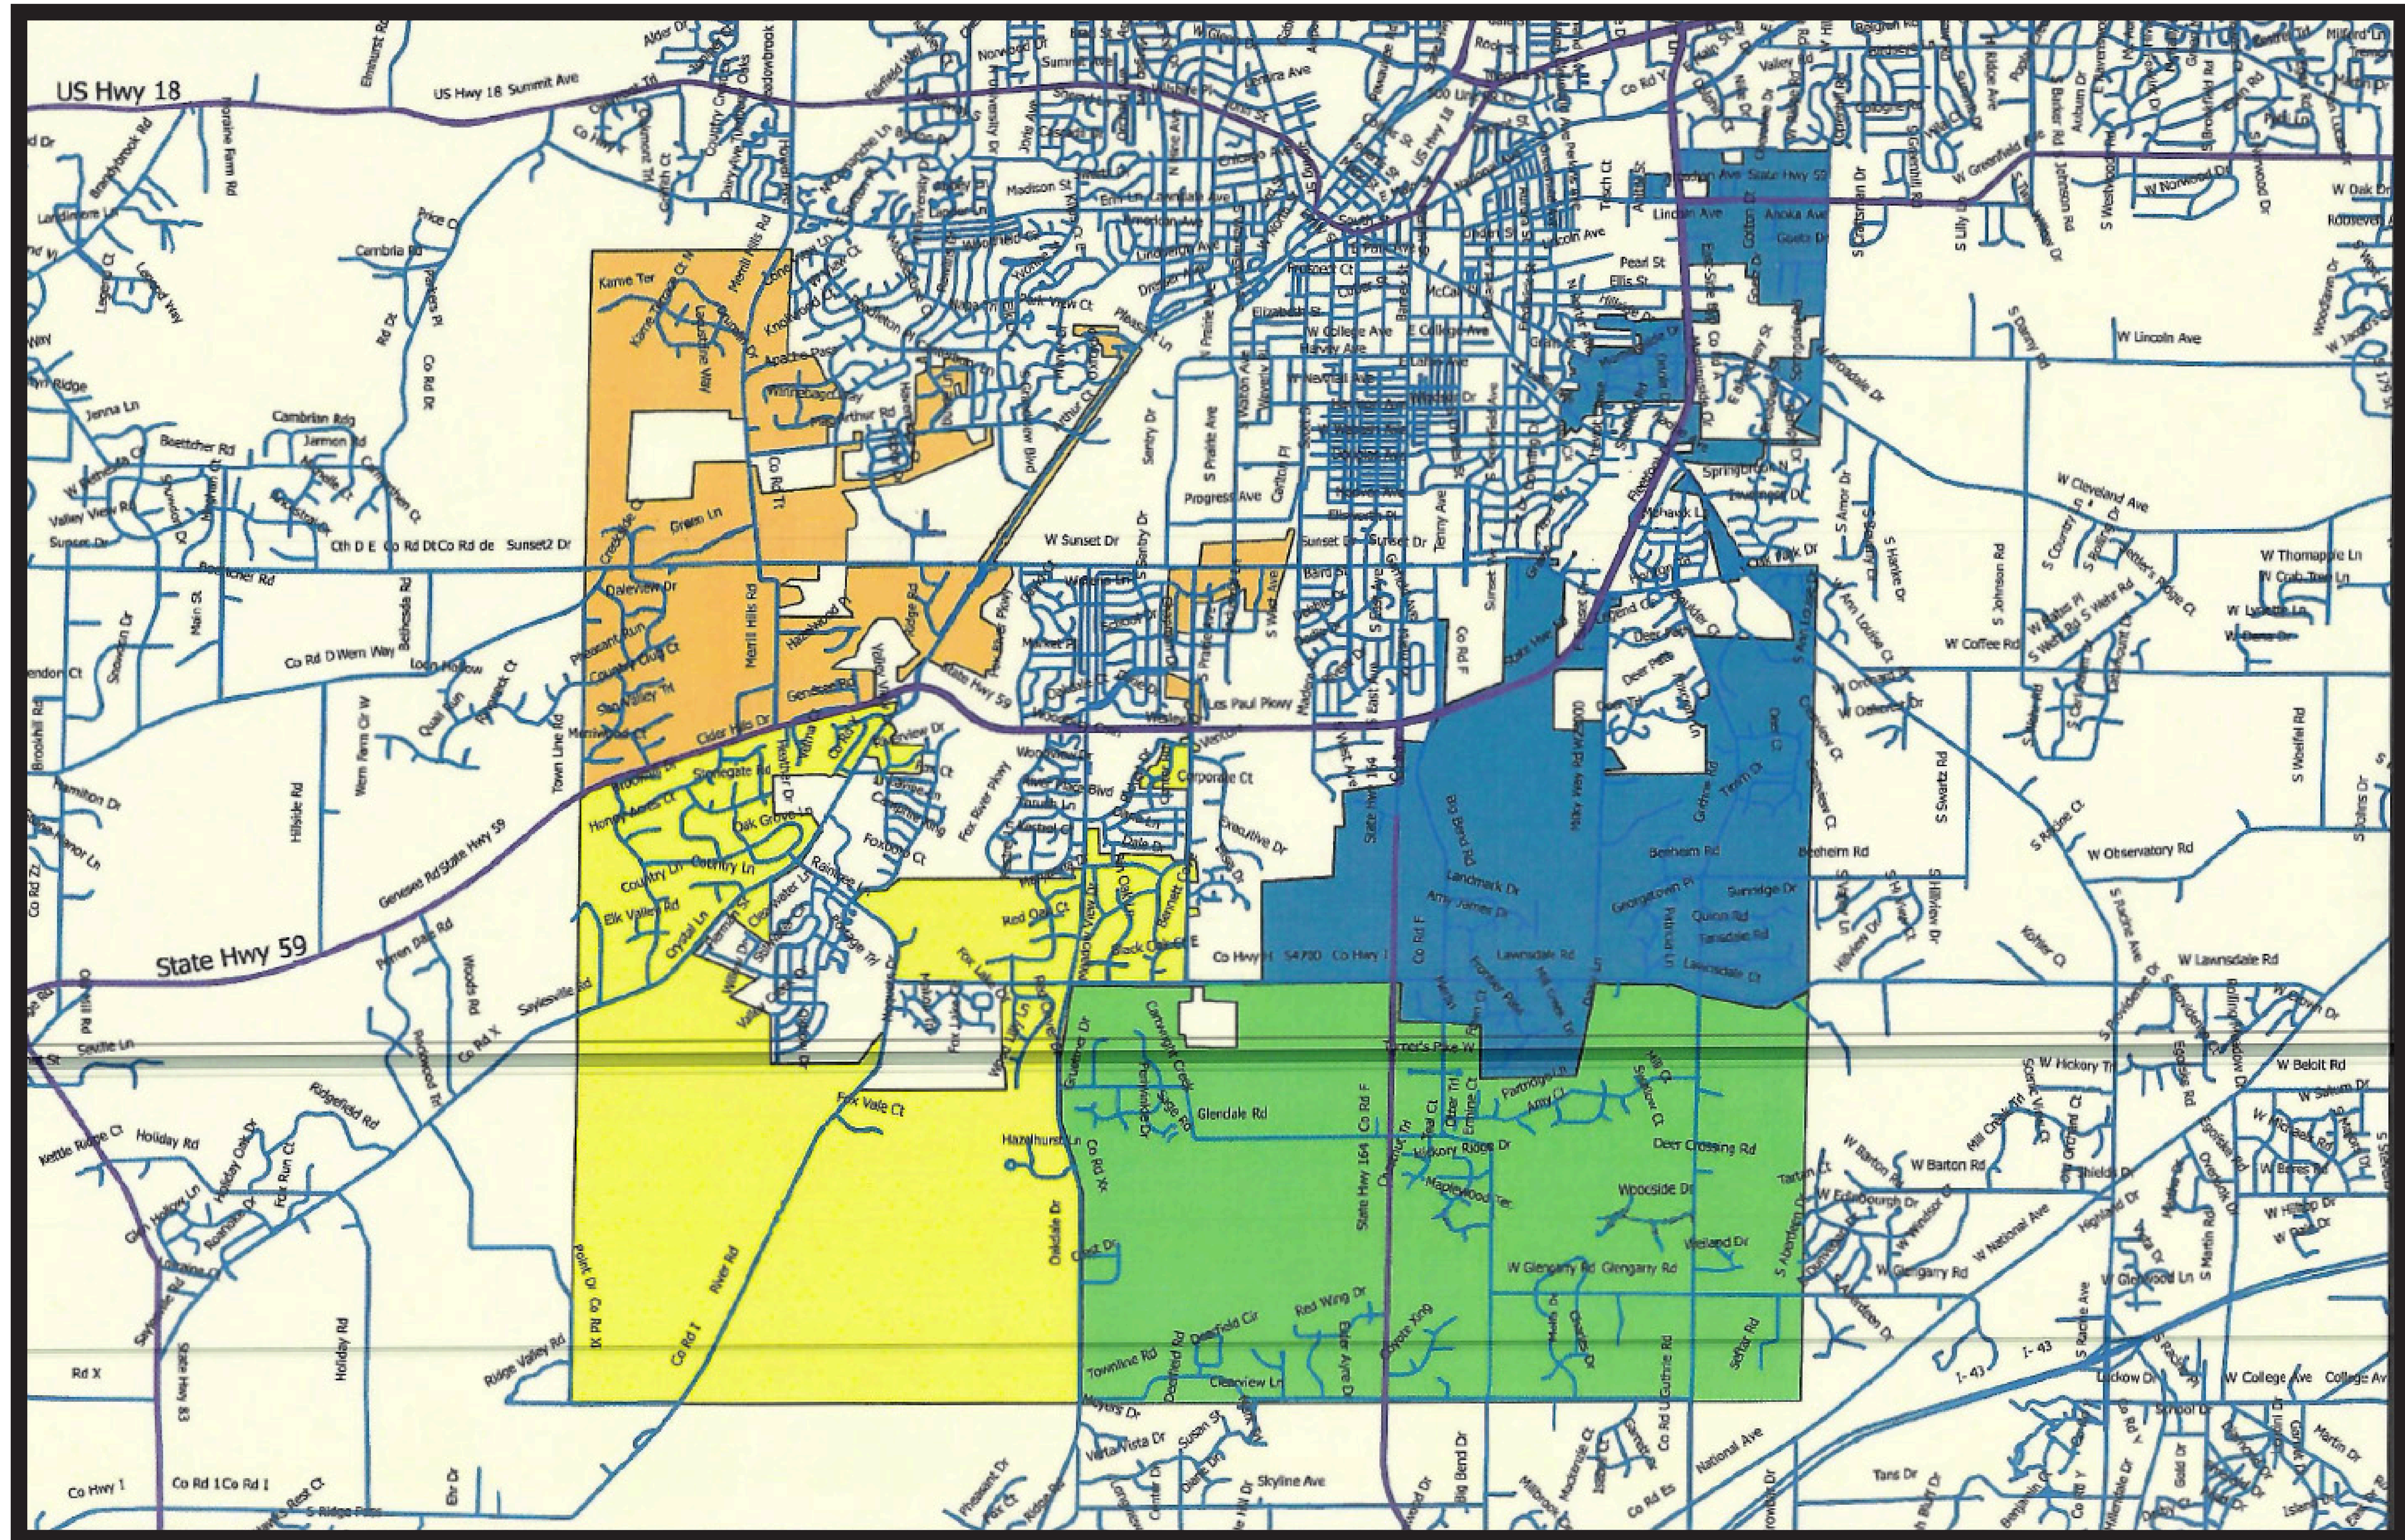

# Village of Waukesha Service Days

Orange = Monday, Blue = Tuesday, Green = Wednesday, Yellow = Thursday

Website: [Wisconsin.LRSrecycles.com](http://Wisconsin.LRSrecycles.com)  
Email: [BLtownservice@LRSrecycles.com](mailto:BLtownservice@LRSrecycles.com)  
Phone: 608.580.0580