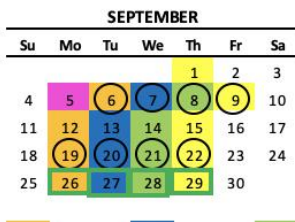

[OBJ]

2022 Garbage and Recycling Calendar
Village of Waukesha

Phone: 608-580-0580

Website: Wisconsin.LRSrecycles.com

Email: bltownservice@LRSrecycles.com

Garbage will be collected weekly. Recycling will be collected every other week.
See map to determine your service day as the Village is color coded based on location.

Holidays on a weekday: Service will be delayed one day.

Monday
 Tuesday
 Wednesday
 Thursday
 Observed Holiday
 Recycle Pick-Up
 Bulk Pick-Up

Bulk Pickup Policy: Bulk service will be provided once per month per household based on the above schedule. Bulk Items must be called in for scheduling 48 hours in advance if the item(s) weighs >60lbs, is NOT manageable by one person, Freon appliances, tires and electronics. Please call 1-608-580-0580 or email Bltownservice@LRSrecycles.com to schedule or ask questions.