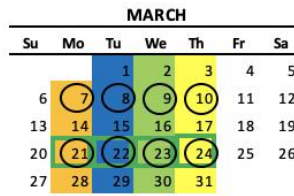

[OBJ]

2022 Garbage and Recycling Calendar
Village of Waukesha

Phone: 608-580-0580

Website: Wisconsin.LRSrecycles.com

Email: bltownservice@LRSrecycles.com

Garbage will be collected weekly. Recycling will be collected every other week.
See map to determine your service day as the Village is color coded based on location.

Holidays on a weekday: Service will be delayed one day.

Monday
 Tuesday
 Wednesday
 Thursday
 Observed Holiday
 Recycle Pick-Up
 Bulk Pick-Up

Bulk Pickup Policy: Bulk service will be provided once per month per household based on the above schedule. Bulk Items must be called in for scheduling 48 hours in advance if the item(s) weighs >60lbs, is NOT manageable by one person, Freon appliances, tires and electronics. Please call 1-608-580-0580 or email Bltownservice@LRSrecycles.com to schedule or ask questions.