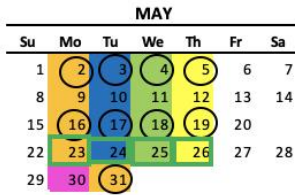

[OBJ]

2022 Garbage and Recycling Calendar
Village of Waukesha

Phone: 608-580-0580

Website: Wisconsin.LRSrecycles.com

Email: bltownservice@LRSrecycles.com

Garbage will be collected weekly. Recycling will be collected every other week.
See map to determine your service day as the Village is color coded based on location.

Holidays on a weekday: Service will be delayed one day.

Monday
 Tuesday
 Wednesday
 Thursday
 Observed Holiday
 Recycle Pick-Up
 Bulk Pick-Up

Bulk Pickup Policy: Bulk service will be provided once per month per household based on the above schedule. Bulk Items must be called in for scheduling 48 hours in advance if the item(s) weighs >60lbs, is NOT manageable by one person, Freon appliances, tires and electronics. Please call 1-608-580-0580 or email Bltownservice@LRSrecycles.com to schedule or ask questions.