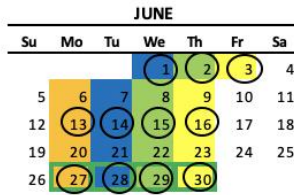

[OBJ]

2022 Garbage and Recycling Calendar
Village of Waukesha

Phone: 608-580-0580

Website: Wisconsin.LRSrecycles.com

Email: bltownservice@LRSrecycles.com

Garbage will be collected weekly. Recycling will be collected every other week.
See map to determine your service day as the Village is color coded based on location.

Holidays on a weekday: Service will be delayed one day.

Monday
 Tuesday
 Wednesday
 Thursday
 Observed Holiday
 Recycle Pick-Up
 Bulk Pick-Up

Bulk Pickup Policy: Bulk service will be provided once per month per household based on the above schedule. Bulk Items must be called in for scheduling 48 hours in advance if the item(s) weighs >60lbs, is NOT manageable by one person, Freon appliances, tires and electronics. Please call 1-608-580-0580 or email Bltownservice@LRSrecycles.com to schedule or ask questions.