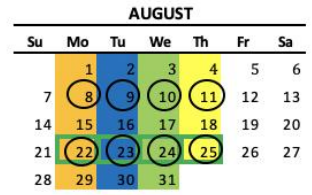

[OBJ]

2022 Garbage and Recycling Calendar
Village of Waukesha

Phone: 608-580-0580

Website: Wisconsin.LRSrecycles.com

Email: bltownservice@LRSrecycles.com

Garbage will be collected weekly. Recycling will be collected every other week.
See map to determine your service day as the Village is color coded based on location.

Holidays on a weekday: Service will be delayed one day.

Monday
 Tuesday
 Wednesday
 Thursday
 Observed Holiday
 Recycle Pick-Up
 Bulk Pick-Up

Bulk Pickup Policy: Bulk service will be provided once per month per household based on the above schedule. Bulk Items must be called in for scheduling 48 hours in advance if the item(s) weighs >60lbs, is NOT manageable by one person, Freon appliances, tires and electronics. Please call 1-608-580-0580 or email Bltownservice@LRSrecycles.com to schedule or ask questions.