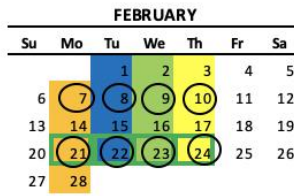

[OBJ]

2022 Garbage and Recycling Calendar
Village of Waukesha

Phone: 608-580-0580

Website: Wisconsin.LRSrecycles.com

Email: bltownservice@LRSrecycles.com

Garbage will be collected weekly. Recycling will be collected every other week.
See map to determine your service day as the Village is color coded based on location.

Holidays on a weekday: Service will be delayed one day.

Monday
 Tuesday
 Wednesday
 Thursday
 Observed Holiday
 Recycle Pick-Up
 Bulk Pick-Up

Bulk Pickup Policy: Bulk service will be provided once per month per household based on the above schedule. Bulk Items must be called in for scheduling 48 hours in advance if the item(s) weighs >60lbs, is NOT manageable by one person, Freon appliances, tires and electronics. Please call 1-608-580-0580 or email Bltownservice@LRSrecycles.com to schedule or ask questions.