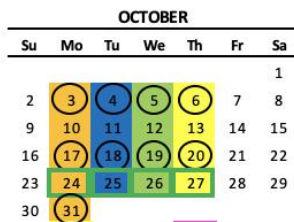

[OBJ]

2022 Garbage and Recycling Calendar
Village of Waukesha

Phone: 608-580-0580

Website: Wisconsin.LRSrecycles.com

Email: bltownservice@LRSrecycles.com

Garbage will be collected weekly. Recycling will be collected every other week.
See map to determine your service day as the Village is color coded based on location.

Holidays on a weekday: Service will be delayed one day.

Monday
 Tuesday
 Wednesday
 Thursday
 Observed Holiday
 Recycle Pick-Up
 Bulk Pick-Up

Bulk Pickup Policy: Bulk service will be provided once per month per household based on the above schedule. Bulk Items must be called in for scheduling 48 hours in advance if the item(s) weighs >60lbs, is NOT manageable by one person, Freon appliances, tires and electronics. Please call 1-608-580-0580 or email Bltownservice@LRSrecycles.com to schedule or ask questions.