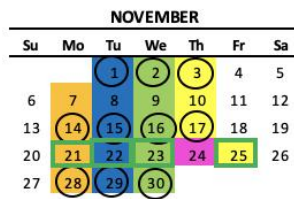

[OBJ]

2022 Garbage and Recycling Calendar
Village of Waukesha

Phone: 608-580-0580

Website: Wisconsin.LRSrecycles.com

Email: bltownservice@LRSrecycles.com

Garbage will be collected weekly. Recycling will be collected every other week.
See map to determine your service day as the Village is color coded based on location.

Holidays on a weekday: Service will be delayed one day.

Monday
 Tuesday
 Wednesday
 Thursday
 Observed Holiday
 Recycle Pick-Up
 Bulk Pick-Up

Bulk Pickup Policy: Bulk service will be provided once per month per household based on the above schedule. Bulk Items must be called in for scheduling 48 hours in advance if the item(s) weighs >60lbs, is NOT manageable by one person, Freon appliances, tires and electronics. Please call 1-608-580-0580 or email Bltownservice@LRSrecycles.com to schedule or ask questions.