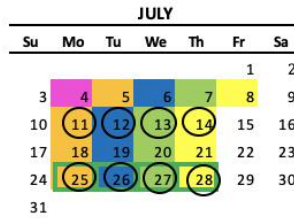

[OBJ]

2022 Garbage and Recycling Calendar
Village of Waukesha

Phone: 608-580-0580

Website: Wisconsin.LRSrecycles.com

Email: bltownservice@LRSrecycles.com

Garbage will be collected weekly. Recycling will be collected every other week.
See map to determine your service day as the Village is color coded based on location.

Holidays on a weekday: Service will be delayed one day.

Monday
 Tuesday
 Wednesday
 Thursday
 Observed Holiday
 Recycle Pick-Up
 Bulk Pick-Up

Bulk Pickup Policy: Bulk service will be provided once per month per household based on the above schedule. Bulk Items must be called in for scheduling 48 hours in advance if the item(s) weighs >60lbs, is NOT manageable by one person, Freon appliances, tires and electronics. Please call 1-608-580-0580 or email Bltownservice@LRSrecycles.com to schedule or ask questions.