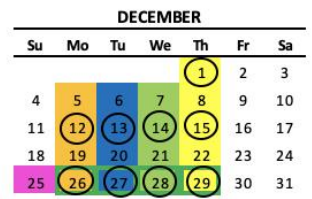

[OBJ]

2022 Garbage and Recycling Calendar
Village of Waukesha

Phone: 608-580-0580

Website: Wisconsin.LRSrecycles.com

Email: bltownservice@LRSrecycles.com

Garbage will be collected weekly. Recycling will be collected every other week.
See map to determine your service day as the Village is color coded based on location.

Holidays on a weekday: Service will be delayed one day.

Monday
 Tuesday
 Wednesday
 Thursday
 Observed Holiday
 Recycle Pick-Up
 Bulk Pick-Up

Bulk Pickup Policy: Bulk service will be provided once per month per household based on the above schedule. Bulk Items must be called in for scheduling 48 hours in advance if the item(s) weighs >60lbs, is NOT manageable by one person, Freon appliances, tires and electronics. Please call 1-608-580-0580 or email Bltownservice@LRSrecycles.com to schedule or ask questions.