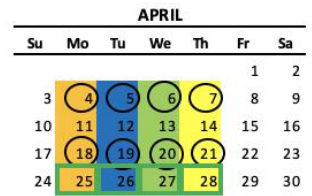

[OBJ]

2022 Garbage and Recycling Calendar
Village of Waukesha

Phone: 608-580-0580

Website: Wisconsin.LRSrecycles.com

Email: bltownservice@LRSrecycles.com

Garbage will be collected weekly. Recycling will be collected every other week.
See map to determine your service day as the Village is color coded based on location.

Holidays on a weekday: Service will be delayed one day.

Monday
 Tuesday
 Wednesday
 Thursday
 Observed Holiday
 Recycle Pick-Up
 Bulk Pick-Up

Bulk Pickup Policy: Bulk service will be provided once per month per household based on the above schedule. Bulk Items must be called in for scheduling 48 hours in advance if the item(s) weighs >60lbs, is NOT manageable by one person, Freon appliances, tires and electronics. Please call 1-608-580-0580 or email Bltownservice@LRSrecycles.com to schedule or ask questions.