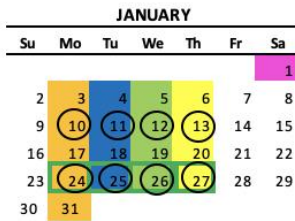

[OBJ]

2022 Garbage and Recycling Calendar
Village of Waukesha

Phone: 608-580-0580

Website: Wisconsin.LRSrecycles.com

Email: bltownservice@LRSrecycles.com

Garbage will be collected weekly. Recycling will be collected every other week.
See map to determine your service day as the Village is color coded based on location.

Holidays on a weekday: Service will be delayed one day.

Monday
 Tuesday
 Wednesday
 Thursday
 Observed Holiday
 Recycle Pick-Up
 Bulk Pick-Up

Bulk Pickup Policy: Bulk service will be provided once per month per household based on the above schedule. Bulk Items must be called in for scheduling 48 hours in advance if the item(s) weighs >60lbs, is NOT manageable by one person, Freon appliances, tires and electronics. Please call 1-608-580-0580 or email Bltownservice@LRSrecycles.com to schedule or ask questions.