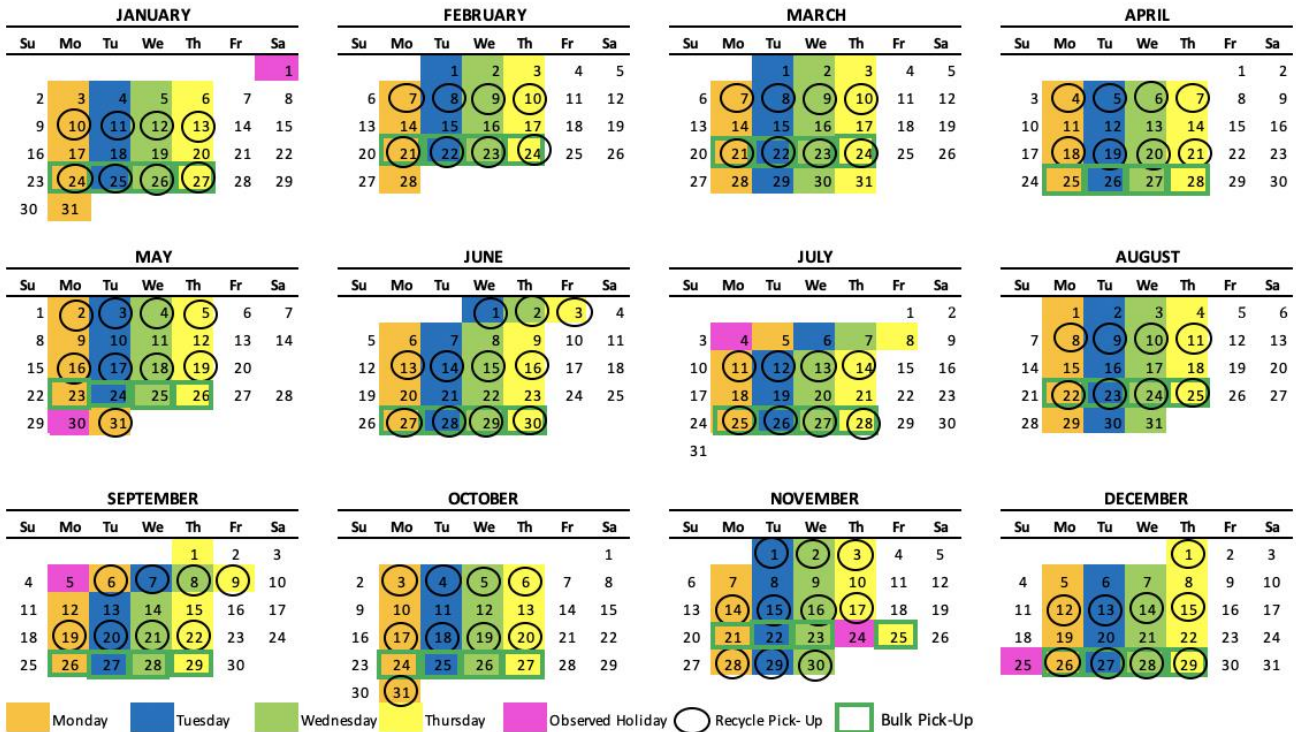

[OBJ]

2022 Garbage and Recycling Calendar Village of Waukesha

Phone: 608-580-0580

Website: Wisconsin.LRSrecycles.com

Email: bltownservice@LRSrecycles.com

Garbage will be collected weekly. Recycling will be collected every other week.
See map to determine your service day as the Village is color coded based on location.

Holidays on a weekday: Service will be delayed one day.

Bulk Pickup Policy: Bulk service will be provided once per month per household based on the above schedule. Bulk Items must be called in for scheduling 48 hours in advance if the item(s) weighs >60lbs, is NOT manageable by one person, Freon appliances, tires and electronics. Please call 1-608-580-0580 or email Bltownservice@LRSrecycles.com to schedule or ask questions.