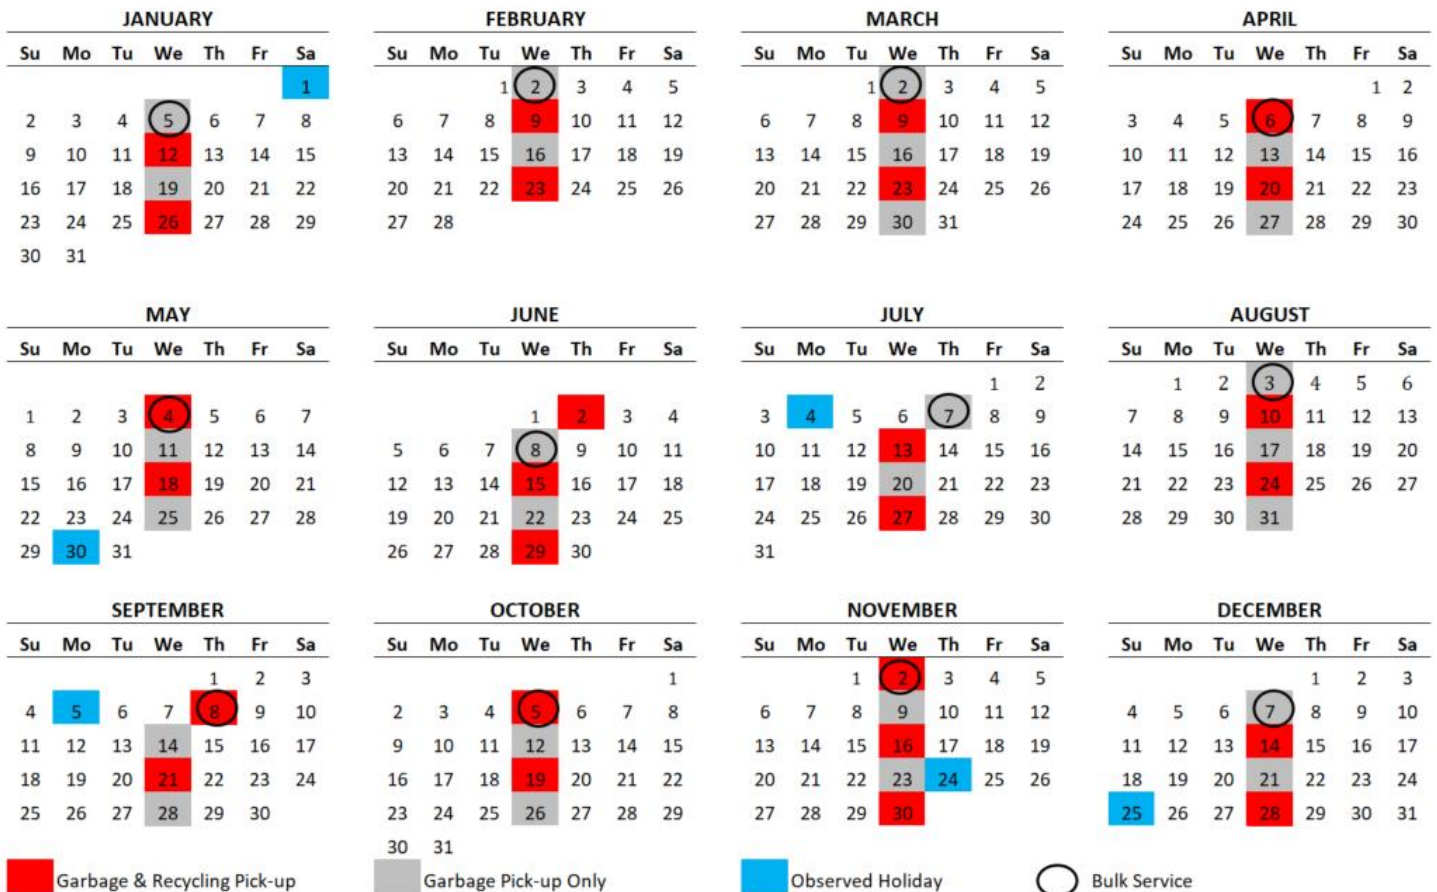

2022 Garbage and Recycling Calendar Town of Waterloo

Phone: 608-580-0580

Website: www.badgerlanddisposal.com

Email: townservice@badgerlanddisposal.com

Garbage will be collected weekly. Recycling will be collected every other week.

Days in **RED** are your garbage and recycling weeks. Days in **GREY** are your garbage only weeks.

Holidays on a weekday: Service will be delayed one day.

Service Day: Wednesday

Bulk pick-up policy: You are allowed ONE bulk item per month on your designated day (Tires Off the Rim: We can take up to two per month). It is not necessary to call in your item, but please have it out by 6am on your designated bulk day. In order to service all residents in a timely matter, the driver will only take ONE item (or 2 tires off the rim) on your specified day. If you have any questions, you can call 608-580-0580 or email townservice@badgerlanddisposal.com.