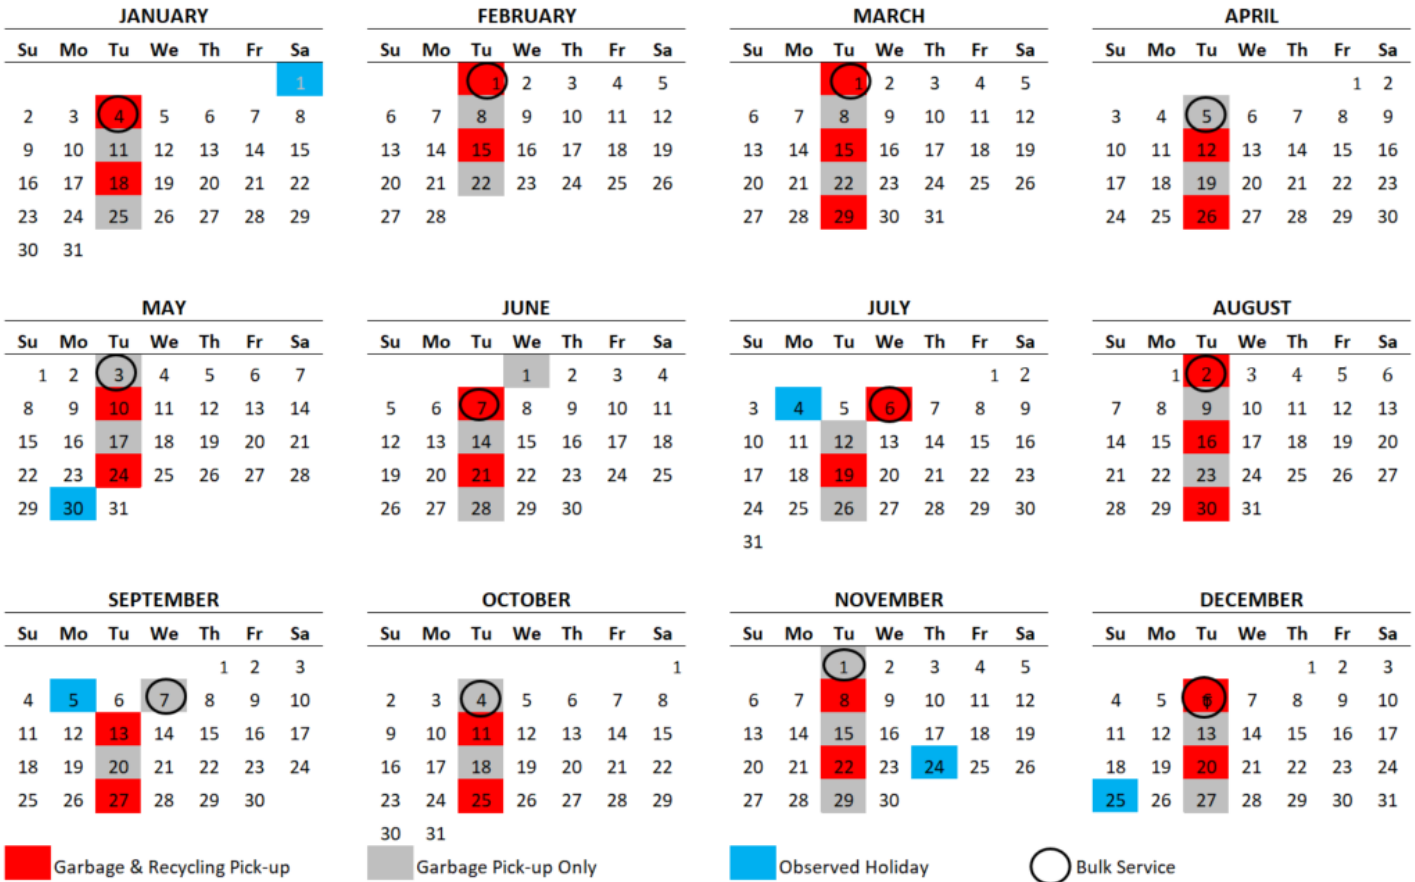

2022 Garbage and Recycling Calendar Village of Reeseville

Phone: 608-580-0580

Website: www.badgerlanddisposal.com

Email: townservice@badgerlanddisposal.com

Garbage will be collected weekly. Recycling will be collected every other week.
Days in **RED** are your garbage and recycling weeks. Days in **GREY** are your garbage only weeks.

Holidays on a weekday: Service will be delayed one day.

Service Day: Tuesday

Bulk pick-up policy: You are allowed ONE bulk item per month on your designated day (Tires Off the Rim: We can take up to two per month). It is not necessary to call in your item, but please have it out by 6am on your designated bulk day. In order to service all residents in a timely matter, the driver will only take ONE item (or 2 tires off the rim) on your specified day. If you have any questions, you can call 608-580-0580 or email townservice@badgerlanddisposal.com.