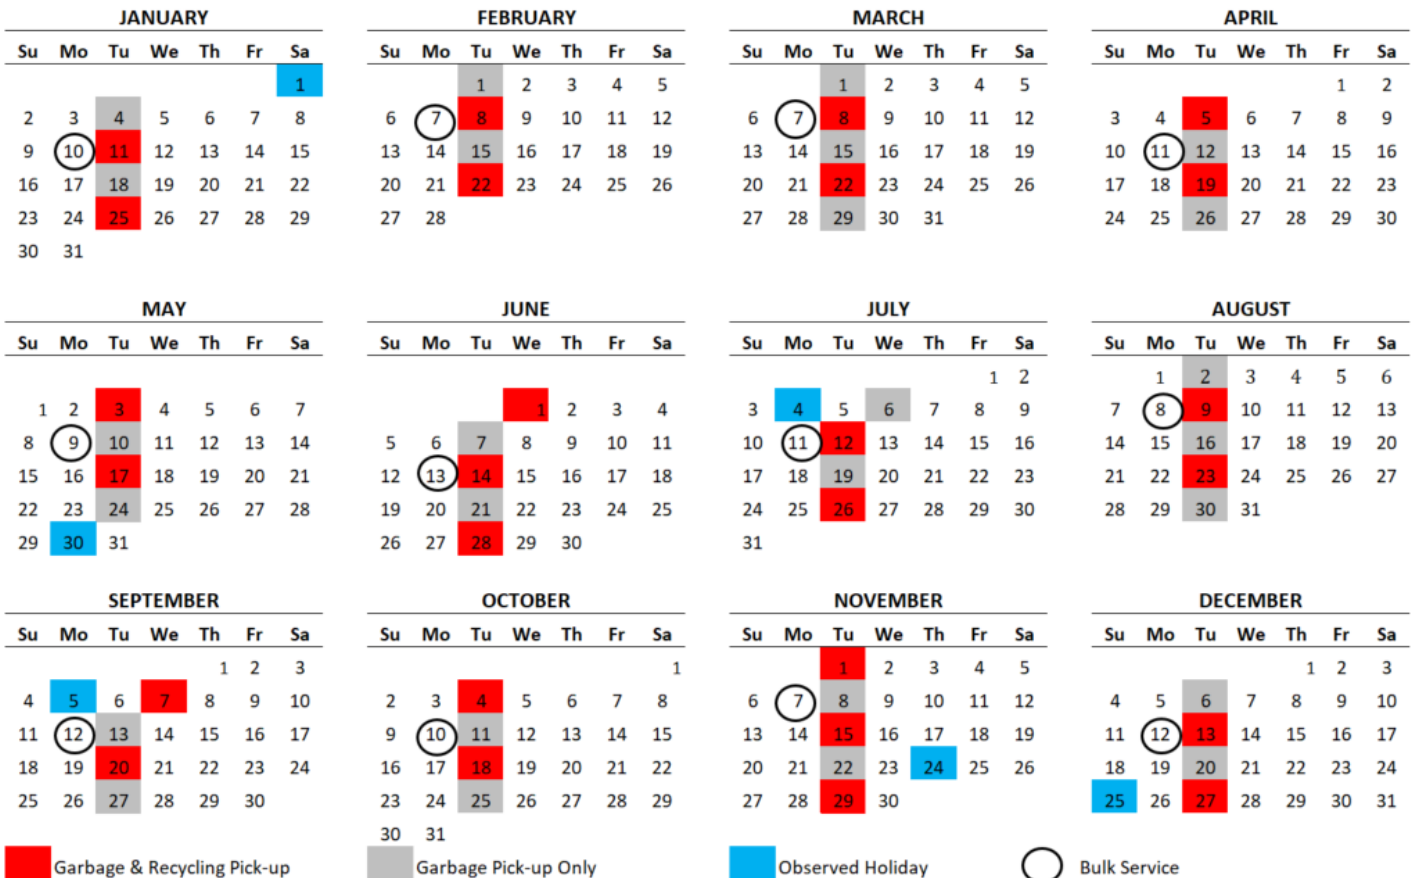

2022 Garbage and Recycling Calendar Town of Oakland

Phone: 608-580-0580

Website: www.badgerlanddisposal.com

Email: townservice@badgerlanddisposal.com

Garbage will be collected weekly. Recycling will be collected every other week.
Days in **RED** are your garbage and recycling weeks. Days in **GREY** are your garbage only weeks.
Holidays on a weekday: Service will be delayed one day.

Service Day: Tuesday

Bulk pick-up policy: You are allowed ONE bulk item per month on your designated day (Tires Off the Rim: We can take up to two per month). It is not necessary to call in your item, but please have it out by 6am on your designated bulk day. In order to service all residents in a timely matter, the driver will only take ONE item (or 2 tires off the rim) on your specified day. If you have any questions, you can call 608-580-0580 or email townservice@badgerlanddisposal.com.