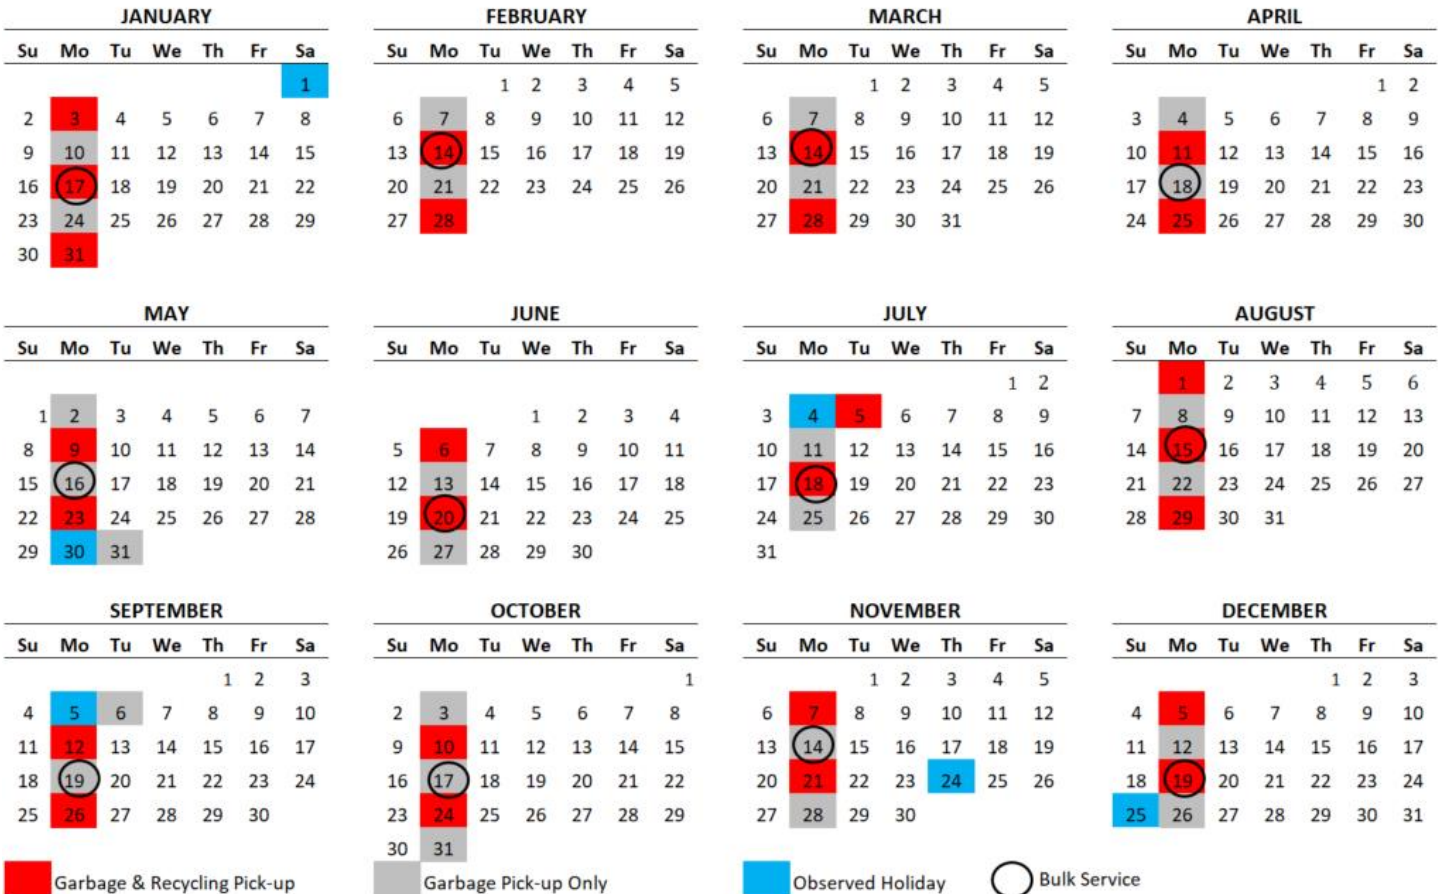

2022 Garbage and Recycling Calendar Town of La Prairie

Phone: 608-580-0580

Website: www.badgerlanddisposal.com

Email: townservice@badgerlanddisposal.com

Garbage will be collected weekly. Recycling will be collected every other week.
Days in **RED** are your garbage and recycling weeks. Days in **GREY** are your garbage only weeks.

Holidays on a weekday: Service will be delayed one day.

Service Day: Monday

Bulk pick-up policy: You are allowed ONE bulk item per month on your designated day (Tires: We can take up to two per month). Please call ahead to 608-580-0580 or email townservice@badgerlanddisposal.com to schedule your bulk pick-up. Provide your name, address and description of your item.