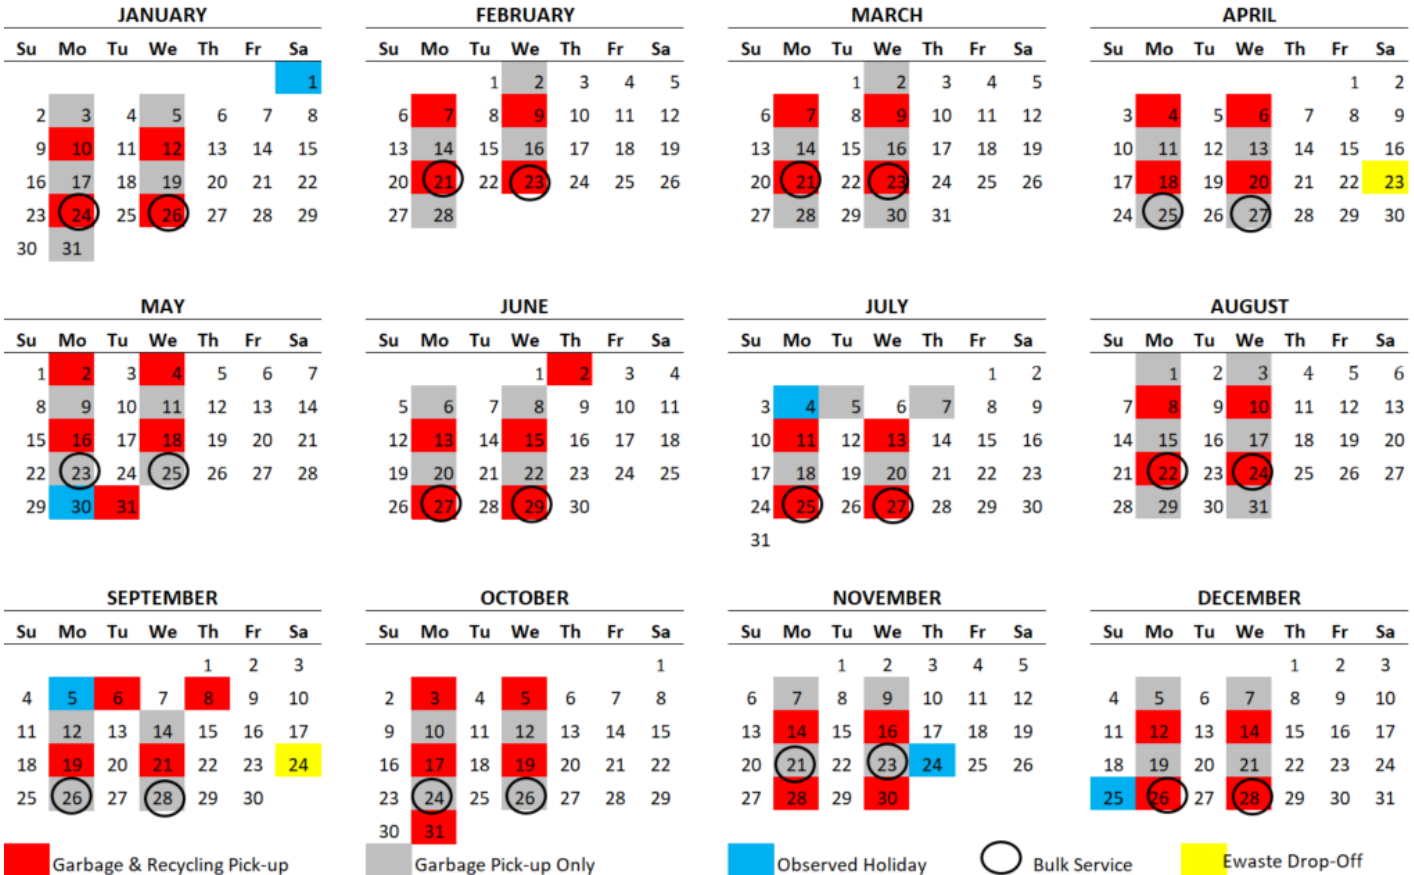

Days in **RED** are your garbage and recycling weeks. Days in **GREY** are your garbage only weeks.

Holidays on a weekday: Service will be delayed one day.

Service Day: Monday & Wednesday

Bulk Pickup Policy: Bulk service will be provided once per month per household based on the above schedule. Residents DO NOT need to call in to schedule, unless they have questions about what is acceptable. Quantities must be reasonably manageable by one person. Bulk service does NOT include electronics (E-Waste), batteries, brush, yard waste, hazardous good, waste oil or tires. Please call 608-580-0580 or email bltownservice@badgerlanddisposal.com if you have any questions regarding bulk pickup.