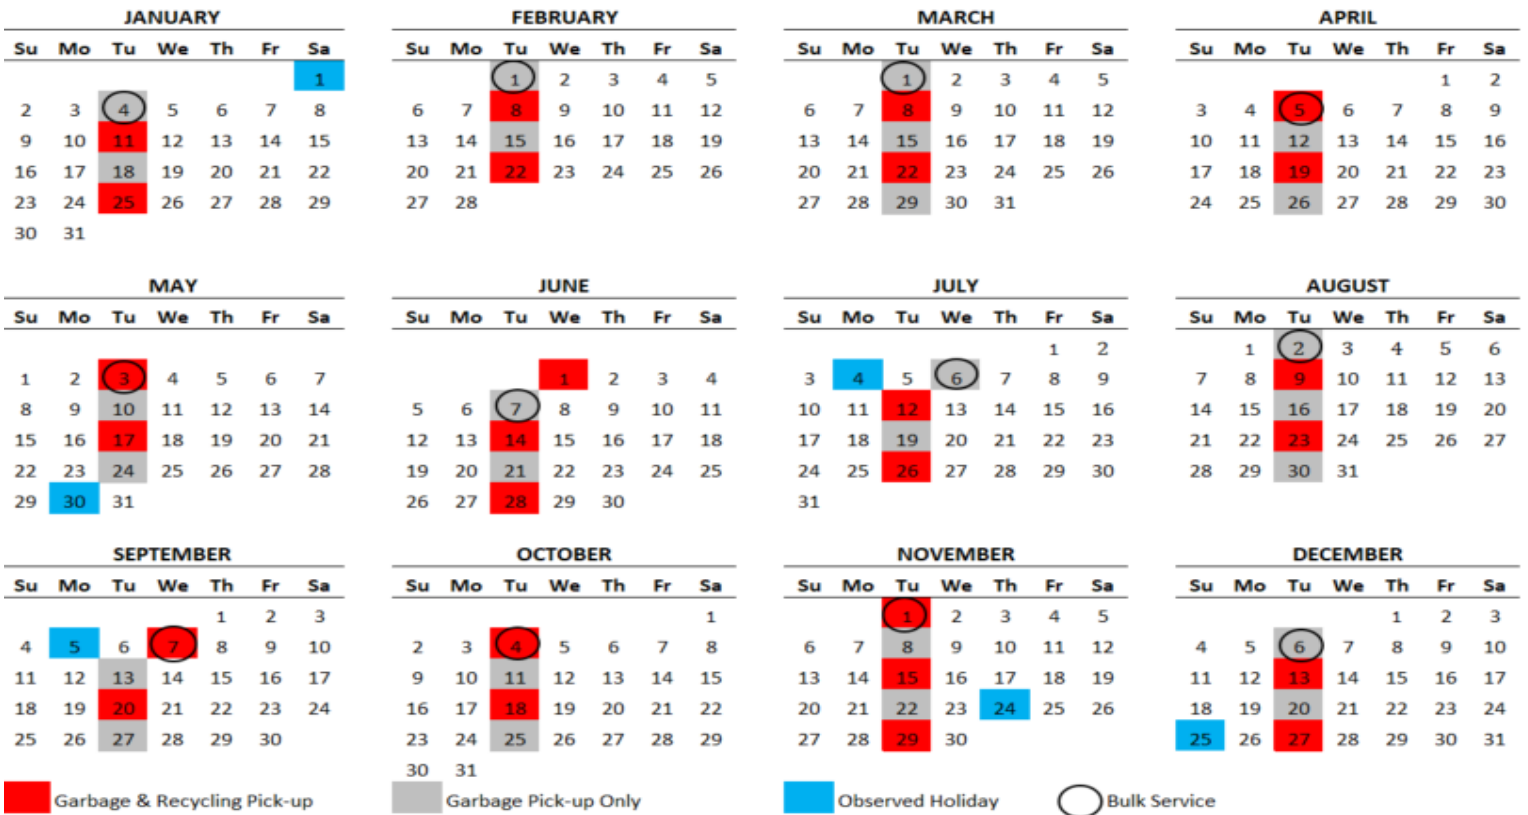

2022 Garbage and Recycling Calendar: Town of Eagle

Garbage will be collected weekly. Recycling will be collected every other week. Days in **RED** are your garbage and recycling weeks. Days in **GREY** are your garbage only weeks. **Holidays on a weekday**: Service will be delayed one day.

Tuesday Service Calendar - Grey/Even

Wednesday Service Calendar - Yellow/Odd