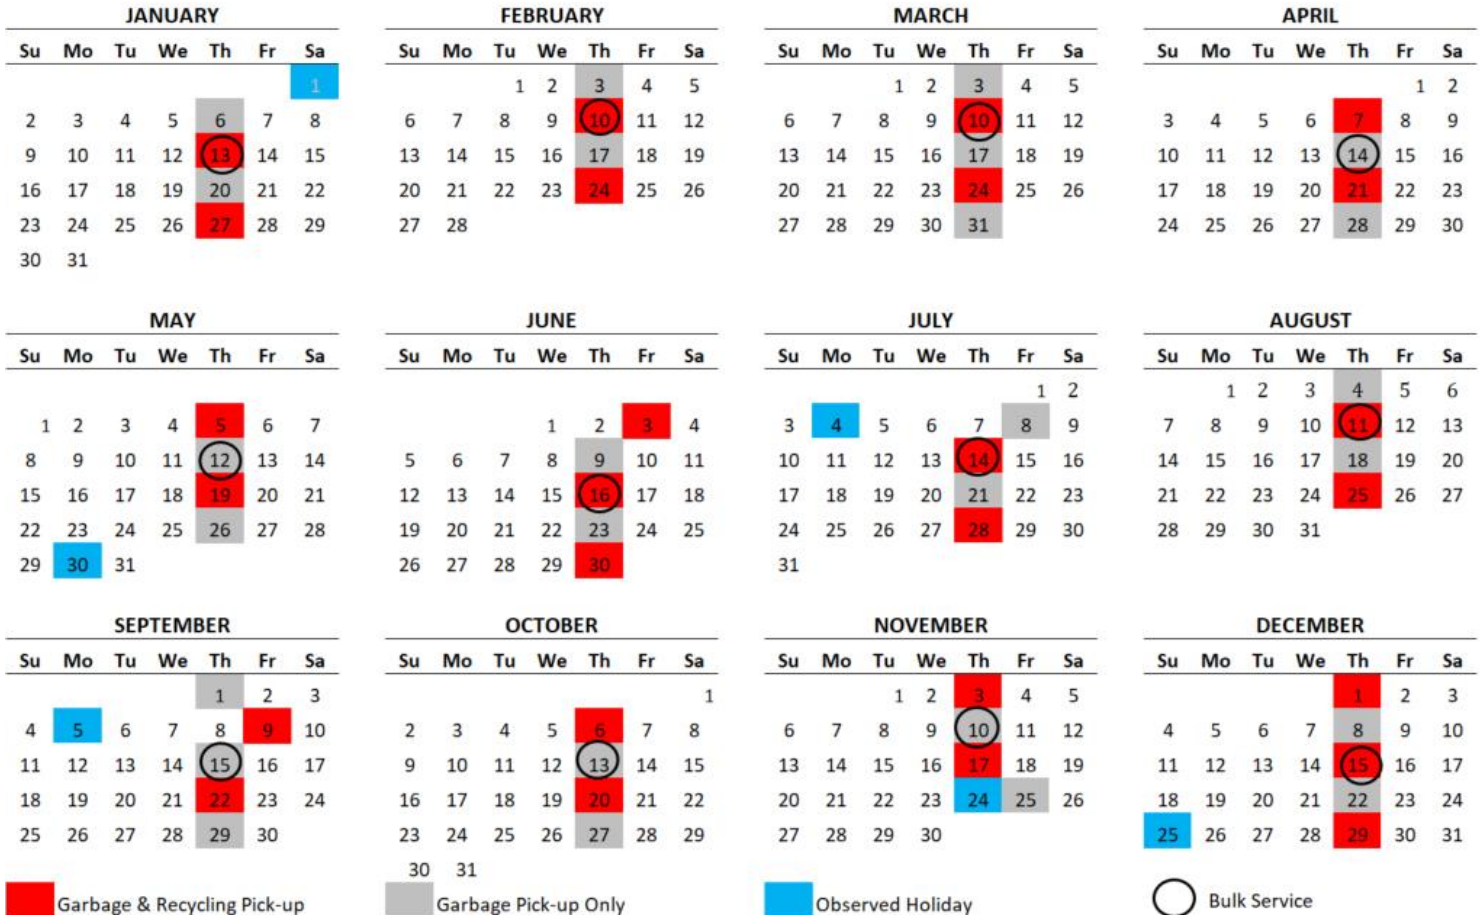

Days in **RED** are your garbage and recycling weeks. Days in **GREY** are your garbage only weeks.

Holidays on a weekday: Service will be delayed one day.

Service Day: Thursday

Bulk pick-up policy: You are allowed ONE bulk item per month on your designated day (Tires Off the Rim: We can take up to two per month). It is not necessary to call in your item, but please have it out by 6am on your designated bulk day. In order to service all residents in a timely matter, the driver will only take ONE item (or 2 tires off the rim) on your specified day. If you have any questions, you can call 608-580-0580 or email townservice@badgerlanddisposal.com.