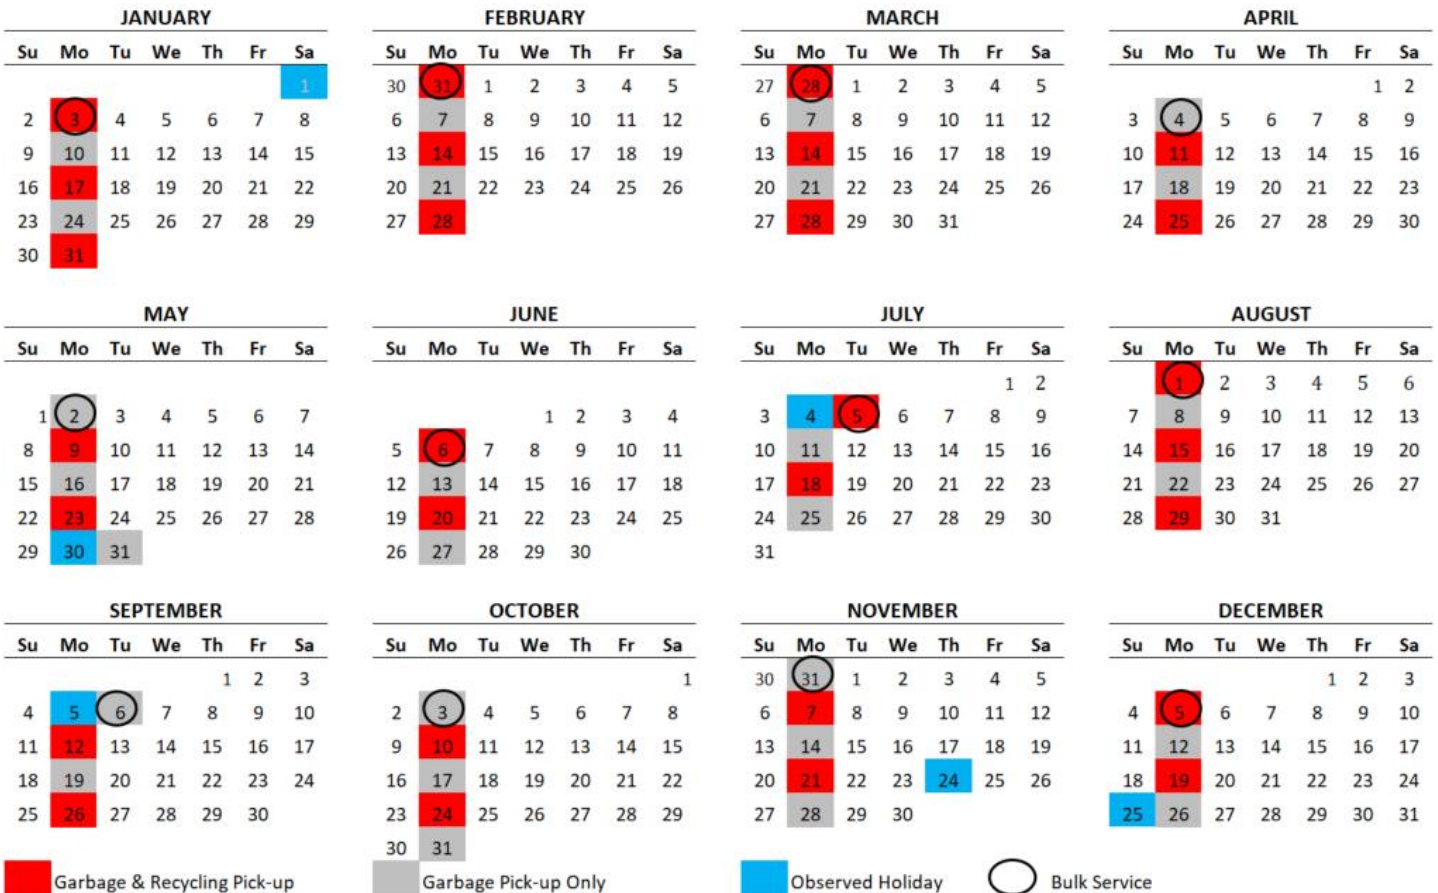

Days in **RED** are your garbage and recycling weeks. Days in **GREY** are your garbage only weeks.

Holidays on a weekday: Service will be delayed one day.

Service Day: Monday

Bulk pick-up policy: You are allowed **ONE** bulk item per month on your designated day (Tires Off the Rim: We can take up to two per month). It is not necessary to call in your item, but please have it out by 6am on your designated bulk day. In order to service all residents in a timely matter, the driver will only take **ONE** item (or 2 tires off the rim) on your specified day. If you have any questions, you can call 608-580-0580 or email townservice@badgerlanddisposal.com.